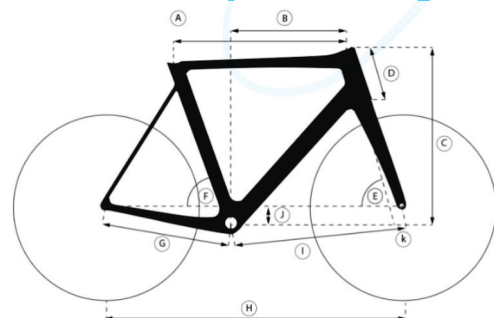

And that's used for Titan  bike frame!!!

2

Lightweight Design

Titan  frame is lighter than steel but stronger, resulting in a bike that is both efficient and responsive.

Size	48	50	52	54	56	58	60
	2 kg	2.15 kg	2.3 kg	2.45 kg			
A ETT	500	515	530	545	560	388	595
B Reach	358	364	370	376	381	388	397
C Stack	512	536	551	568	589	608	625
D HT length	115	130	145	160	180	200	220
E HT angle	71	71	71.3	72	72.5	72.5	72
F ST angle	75	74.5	74	73.5	73.2	72.5	72.5
G Chainstay	425	425	425	425	425	425	425
H Wheelbase	984	990	998	1003	1010	1023	1043
I Front center	568	576	584	588	596	608	628
J BB Drop	72	72	72	72	72	72	72
K Fork Offset	45	45	45	45	45	45	45